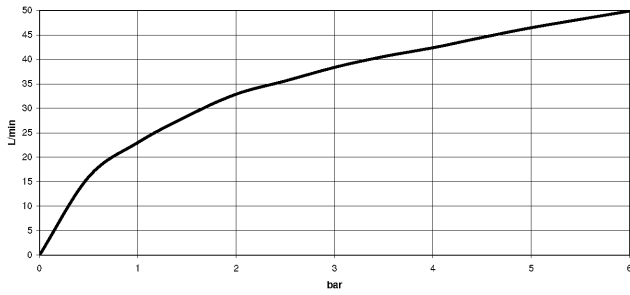

Angle valve - Brushed Champagne (22kt Gold)

22 901 979

- rosette Ø 55 mm
- hose covering 200mm, for shortening
- WRAS 2205004

	Brushed Champagne (22kt Gold)	22 901 979-46
	Chrome	22 901 979-00
	Brushed Platinum	22 901 979-06
	Platinum	22 901 979-08
	Durabronze (23kt Gold)	22 901 979-09
	Dark Chrome	22 901 979-19
	Brushed Durabronze (23kt Gold)	22 901 979-28
	Matte Black	22 901 979-33
	Champagne (22kt Gold)	22 901 979-47
	Brushed Chrome	22 901 979-93
	Brushed Dark Platinum	22 901 979-99

Angle valve - Brushed Champagne (22kt Gold)

22 901 979

mm [inches]

Flow rate chart

Certificates

WRAS_2205004.

Angle valve - Brushed Champagne (22kt Gold)

22 901 979