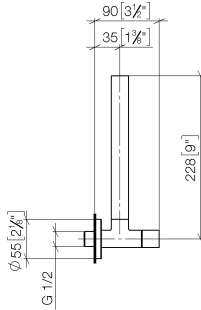

Angle valve - Brushed Champagne (22kt Gold)

22 901 979

- rosette Ø 55 mm
- hose covering 200mm, for shortening
- WRAS 2205004

	Brushed Champagne (22kt Gold)	22 901 979-46
	Chrome	22 901 979-00
	Brushed Platinum	22 901 979-06
	Platinum	22 901 979-08
	Durabronze (23kt Gold)	22 901 979-09
	Dark Chrome	22 901 979-19
	Brushed Durabronze (23kt Gold)	22 901 979-28
	Matte Black	22 901 979-33
	Champagne (22kt Gold)	22 901 979-47
	Brushed Chrome	22 901 979-93
	Brushed Dark Platinum	22 901 979-99

Angle valve - Brushed Champagne (22kt Gold)

22 901 979

mm [inches]

Flow rate chart

Certificates

WRAS_2205004.

Angle valve - Brushed Champagne (22kt Gold)

22 901 979

Parts for other finishes can be found here: [Chrome](#)

Spare parts list

No.	Item Number	Name	Quantity used	Delivery time
1	09 28 22 020-46	pipe	1	30
2	90 24 03 276 00 90	conversion kit	1	2
3	09 20 22 001-46	handle	1	30
4	90 90 03 006 00 90	top	1	2
5	09 27 22 015-46	rosette	1	30
6	09 14 10 093 90	seal	1	2